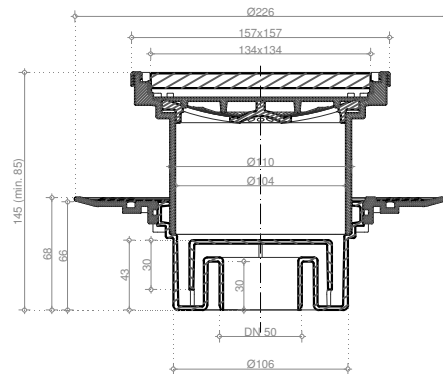

CONFLUO PREMIUM TILE

Ceramic Vertical / Black Glass Vertical / White Glass Vertical Tehnicki crtez

Ceramic Vertical / Black Glass Vertical / White Glass Vertical
Presek (*isti u sva 3 slučaja)

CERAMIC VERTICAL
Varijanta rešetke

BLACK GLASS VERTICAL
Varijanta rešetke

WHITE GLASS VERTICAL
Varijanta rešetke