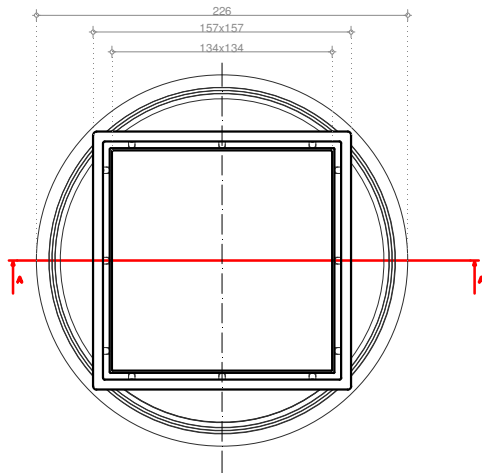

CONFLUO PREMIUM TILE

Ceramic Vertical / Black Glass Vertical / White Glass Vertical Tehnicki crtez

Ceramic Vertical / Black Glass Vertical / White Glass Vertical
Presek (*isti u sva 3 slučaja)

CERAMIC VERTICAL
Varijanta rešetke

BLACK GLASS VERTICAL
Varijanta rešetke

WHITE GLASS VERTICAL
Varijanta rešetke