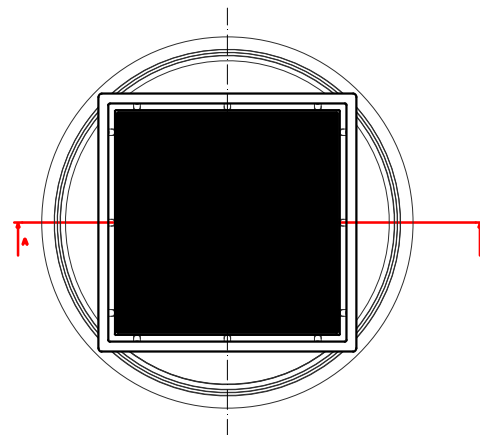

CONFLUO PREMIUM TILE

Ceramic Vertical / Black Glass Vertical / White Glass Vertical Tehnicki crtez

Ceramic Vertical / Black Glass Vertical / White Glass Vertical
Presek (*isti u sva 3 slučaja)

CERAMIC VERTICAL
Varijanta rešetke

BLACK GLASS VERTICAL
Varijanta rešetke

WHITE GLASS VERTICAL
Varijanta rešetke